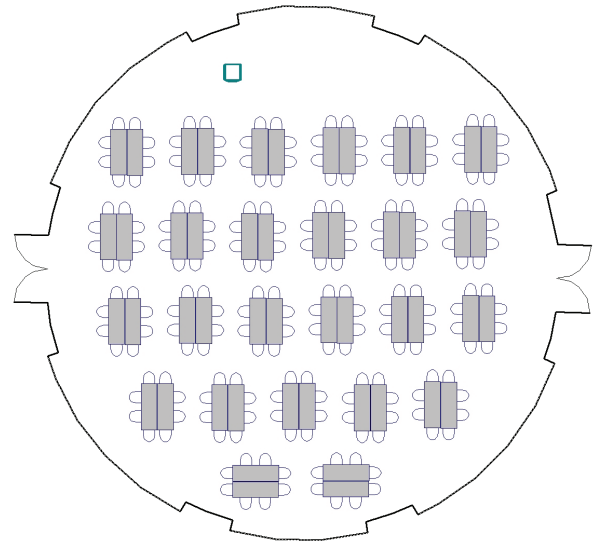

Reservable Spaces

Inspiring spaces for use by
campus and community groups

H.F. DeLuca Forum Standard Room Setups

The H.F. DeLuca Forum is a flexible space that can accommodate up to 300 people depending on the setup.

Lecture

Capacity=300

Conference

Capacity=220

Classroom

Capacity=200

Reception

Capacity=300