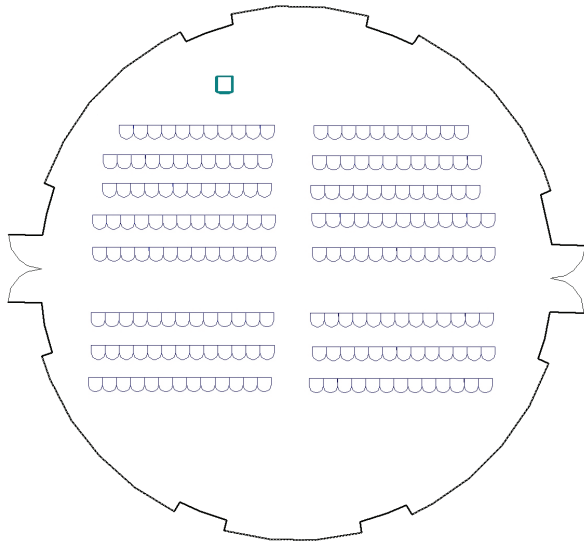

Reservable Spaces

Inspiring spaces for use by
campus and community groups

H.F. DeLuca Forum Standard Room Setups

The H.F. DeLuca Forum is a flexible space that can accommodate up to 300 people depending on the setup.

Lecture

Capacity=300

Conference

Capacity=220

Classroom

Capacity=200

Reception

Capacity=300