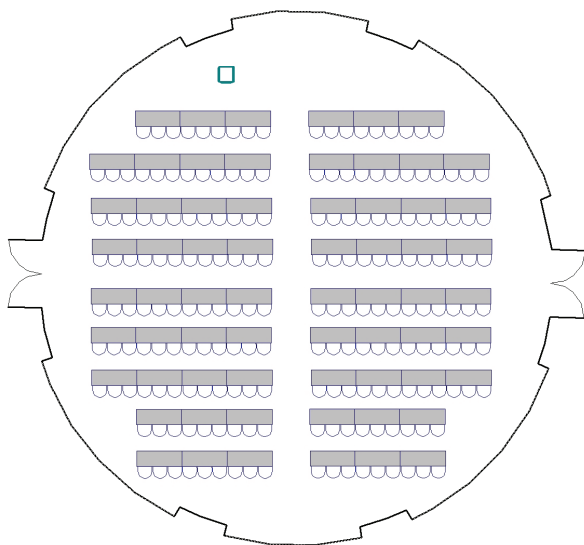

Reservable Spaces

Inspiring spaces for use by
campus and community groups

H.F. DeLuca Forum Standard Room Setups

The H.F. DeLuca Forum is a flexible space that can accommodate up to 300 people depending on the setup.

Lecture

Capacity=300

Conference

Capacity=220

Classroom

Capacity=200

Reception

Capacity=300

Additional setups are available for a fee of \$75.

discovery.wisc.edu/spaces | towncenter@warf.org | 608.316.4382

Discovery Building, 330 N. Orchard St. | Free/low-cost parking across University Ave. (lot 20)