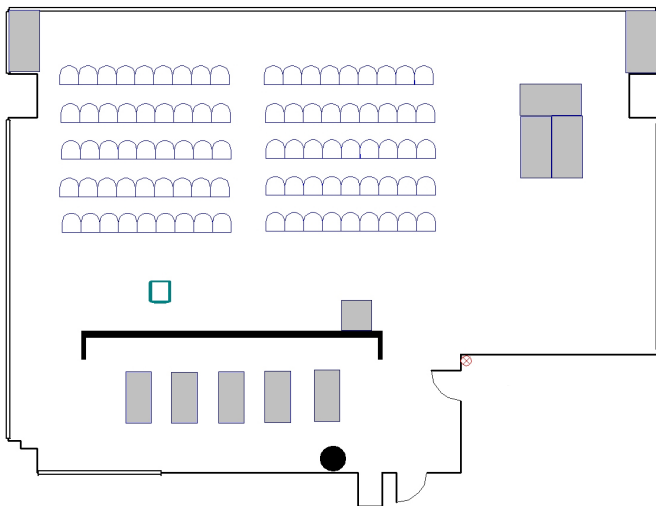

Reservable Spaces

Inspiring spaces for use by
campus and community groups

Orchard View Room Setups

The Orchard View Room is a versatile space on the third floor that can accommodate up to 120 people depending on the setup.

Classroom (Default)

Capacity=30

Conference*

Capacity=64

Lecture*

Capacity=90

Reception*

Capacity=120

* Special setup, will incur an additional charge.
Additional setups are available for a fee of \$50.

discovery.wisc.edu/spaces | towncenter@warf.org | 608.316.4382

Discovery Building, 330 N. Orchard St. | Free/low-cost parking across University Ave. (lot 20)