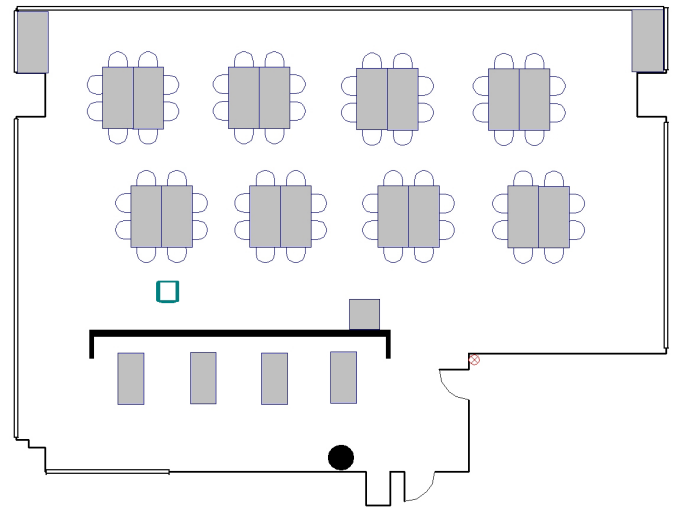

Reservable Spaces

Inspiring spaces for use by
campus and community groups

Orchard View Room Setups

The Orchard View Room is a versatile space on the third floor that can accommodate up to 120 people depending on the setup.

Classroom (Default)

Capacity=30

Conference*

Capacity=64

Lecture*

Capacity=90

Reception*

Capacity=120