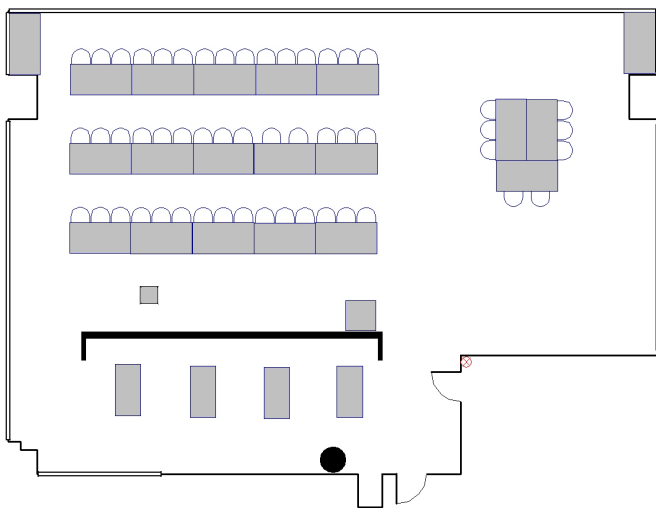

Reservable Spaces

Inspiring spaces for use by
campus and community groups

Orchard View Room Setups

The Orchard View Room is a versatile space on the third floor that can accommodate up to 120 people depending on the setup.

Classroom (Default)

Capacity=30

Conference*

Capacity=64

Lecture*

Capacity=90

Reception*

Capacity=120